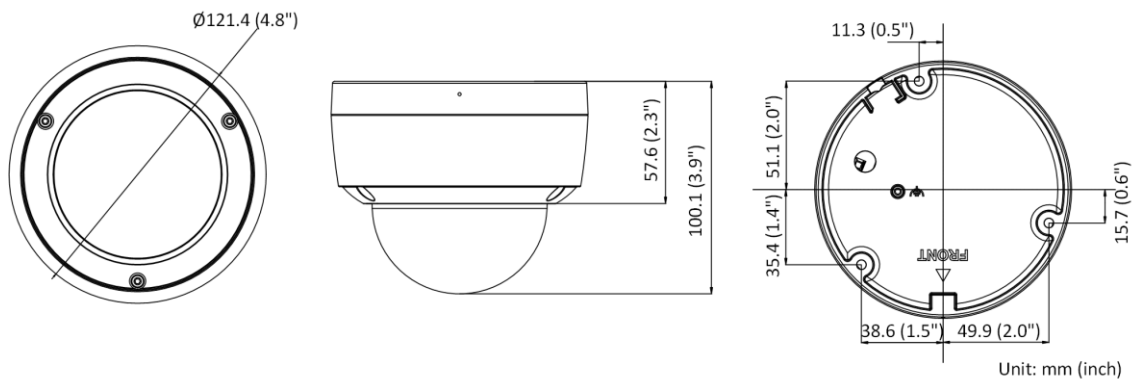

Camera Material	Metal
Camera Dimension	Ø121.4 × 100.1 mm (Ø4.8" × 3.9")
Package Dimension	150 × 150 × 141 mm (5.9" × 5.9" × 5.6")
Camera Weight	Approx. 570 g (1.3 lb.)
With Package Weight	Approx. 820 g (1.8 lb.)
Storage Conditions	-30 °C to 60 °C (-22 °F to 140 °F).Humidity 95% or less (non-condensing)
Startup and Operating Conditions	-30 °C to 60 °C (-22 °F to 140 °F).Humidity 95% or less (non-condensing)
Linkage Method	Upload to FTP/memory card/NAS, notify surveillance center, trigger record, trigger capture, send email
Power Consumption and Current	12 VDC, 0.4 A, max. 5 W PoE (802.3af, 36 V to 57 V), 0.20 A to 0.15 A, max. 6.5 W
Power Interface	Ø5.5 mm coaxial power plug
Web Client Language	33 languages English, Russian, Estonian, Bulgarian, Hungarian, Greek, German, Italian, Czech, Slovak, French, Polish, Dutch, Portuguese, Spanish, Romanian, Danish, Swedish, Norwegian, Finnish, Croatian, Slovenian, Serbian, Turkish, Korean, Traditional Chinese, Thai, Vietnamese, Japanese, Latvian, Lithuanian, Portuguese (Brazil), Ukrainian
General Function	Anti-flicker, heartbeat, password reset via e-mail, pixel counter
Software Reset	Yes
Approval	
Class	Class B
EMC	FCC SDoC (47 CFR Part 15, Subpart B); CE-EMC (EN 55032: 2015, EN 61000-3-2: 2014, EN 61000-3-3: 2013, EN 50130-4: 2011 +A1: 2014); RCM (AS/NZS CISPR 32: 2015); IC VoC (ICES-003: Issue 6, 2016)
Safety	UL (UL 60950-1); CB (IEC 60950-1:2005 + Am 1:2009 + Am 2:2013, IEC 62368-1:2014); CE-LVD (EN 60950-1:2005 + Am 1:2009 + Am 2:2013, IEC 62368-1:2014)
Environment	CE-RoHS (2011/65/EU); WEEE (2012/19/EU); Reach (Regulation (EC) No 1907/2006)
Protection	IP67 (IEC 60529-2013), IK10 (IEC 62262:2002)

▪ Available Model

DS-2CD2147G2 (2.8/4 mm)

DS-2CD2147G2-SU (2.8/4 mm)

▪ **Dimension**

▪ **Accessory**

▪ **Optional**

DS-1275ZJ-SUS Vertical Pole Mount	DS-1280ZJ-DM46 Junction Box	DS-1276ZJ-SUS Corner Mount	DS-1272ZJ-120B Wall Mount	DS-1271ZJ-120 Pendant Mount
				
DS-1253ZJ-M Rain Shade	DS-1272ZJ-120 Wall Mount			
				