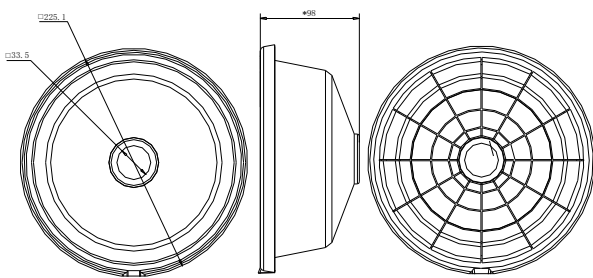

### Features:

- Water chute design for preventing rainwater from flowing to camera housing;
- Prevent direct sunlight and improve image quality;
- Rain protection and six-level windproof;
- Weaken the possibility of freezing;
- Match up with wall mount(DS-1273ZJ series)

### Dimension:

### Parameter:

Model	DS-1253ZJ-L
Parameters	Rain Shade for Outdoor Dome Camera
Appearance	Hikvision White
Material	PP+30%GF
Dimension	Φ 225.1×98mm
Weight	198g